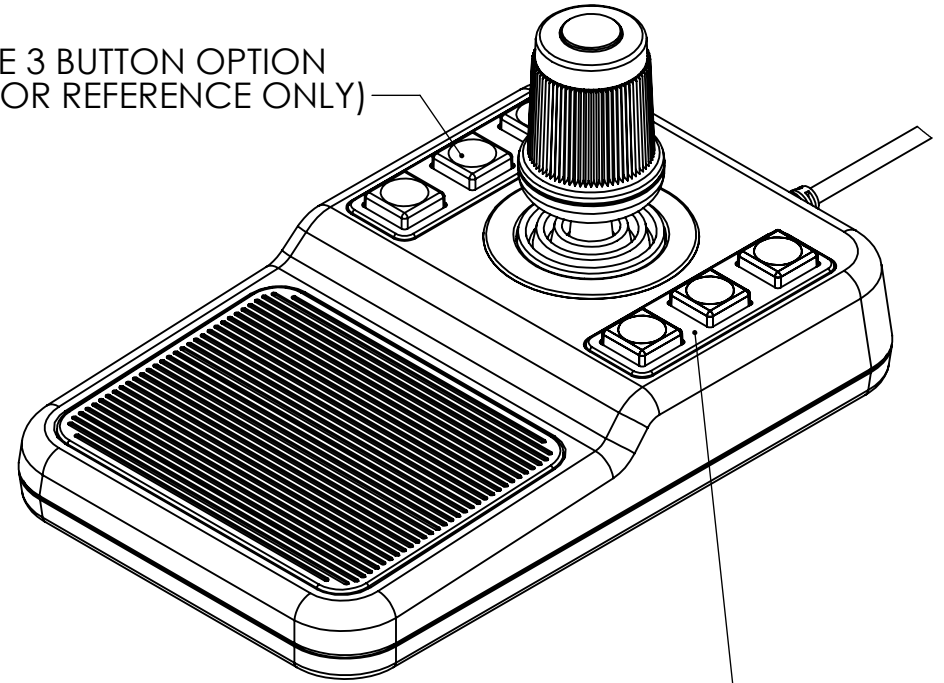

MFD SERIES - MULTI FUNCTION DESKTOP
SCALE 1:2

LEFT SIDE 3 BUTTON OPTION
(SHOWN FOR REFERENCE ONLY)

RIGHT SIDE 3 BUTTON OPTION
(SHOWN FOR REFERENCE ONLY)

* 1 BUTTON POTENTIOMETER JOYSTICK CONTROLLER OPTION SHOWN (FOR REFERENCE)