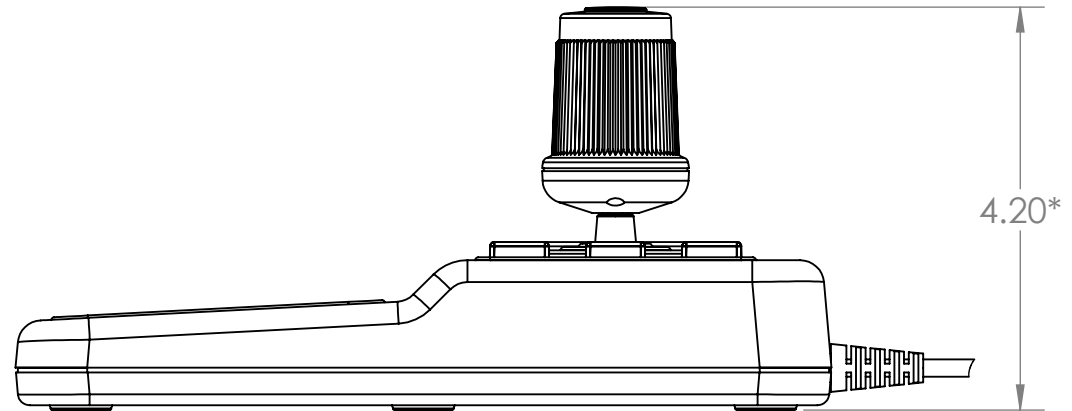

MFD SERIES - MULTI FUNCTION DESKTOP
SCALE 1:2

LEFT SIDE 3 BUTTON OPTION
(SHOWN FOR REFERENCE ONLY)

RIGHT SIDE 3 BUTTON OPTION
(SHOWN FOR REFERENCE ONLY)

* 1 BUTTON POTENTIOMETER JOYSTICK CONTROLLER OPTION SHOWN (FOR REFERENCE)