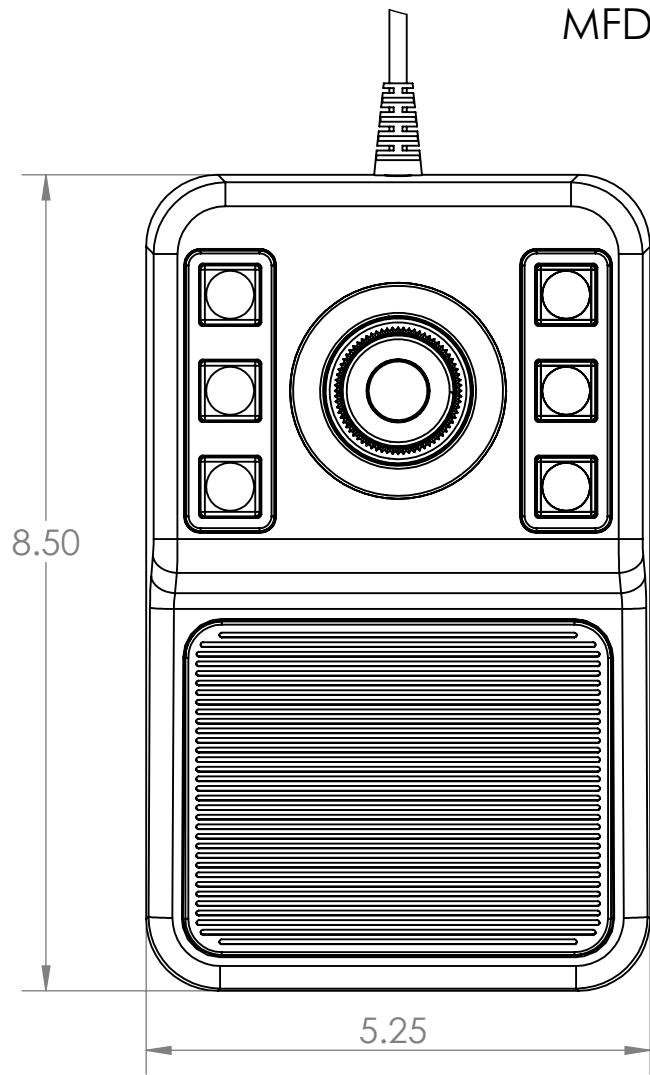

MFD SERIES - MULTI FUNCTION DESKTOP
SCALE 1:2

LEFT SIDE 3 BUTTON OPTION
(SHOWN FOR REFERENCE ONLY)

RIGHT SIDE 3 BUTTON OPTION
(SHOWN FOR REFERENCE ONLY)

* 1 BUTTON POTENTIOMETER JOYSTICK CONTROLLER OPTION SHOWN (FOR REFERENCE)